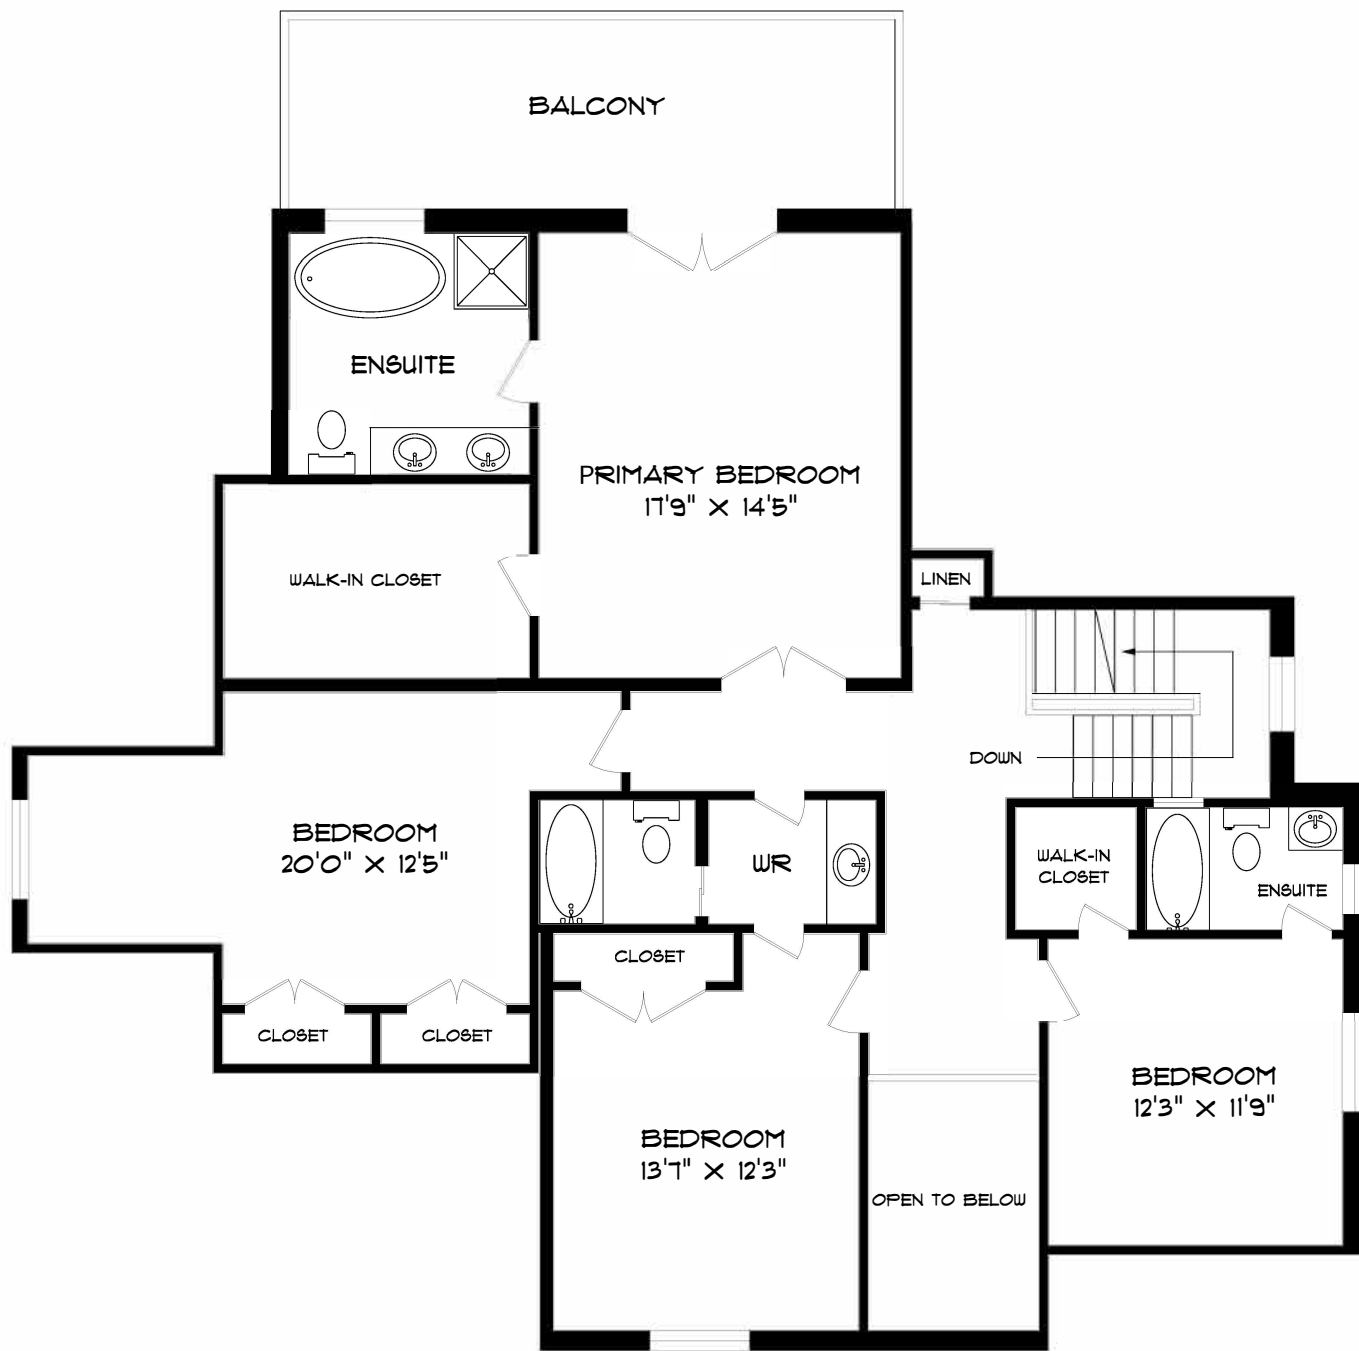

# 594 MAPLEHURST AVENUE

MAIN FLOOR  
1900 SQUARE FEET

PHONE 905-271-7010  
FAX 905-271-4468  
PLANS@PLANITMEASURING.COM

MEASURED ON FEBRUARY 27, 2014  
ROOM SIZES SHOULD BE CONSIDERED APPROXIMATE  
SINCE MEASUREMENTS ARE SUBJECT TO CERTIFICATION.

# 594 MAPLEHURST AVENUE

**SECOND FLOOR**  
**1597 SQUARE FEET**

**PHONE** 905-271-7010  
**FAX** 905-271-4468  
**PLANS@PLANITMEASURING.COM**

MEASURED ON FEBRUARY 27, 2014  
ROOM SIZES SHOULD BE CONSIDERED APPROXIMATE  
SINCE MEASUREMENTS ARE SUBJECT TO CERTIFICATION.  
© 2014 PLANIT MEASURING