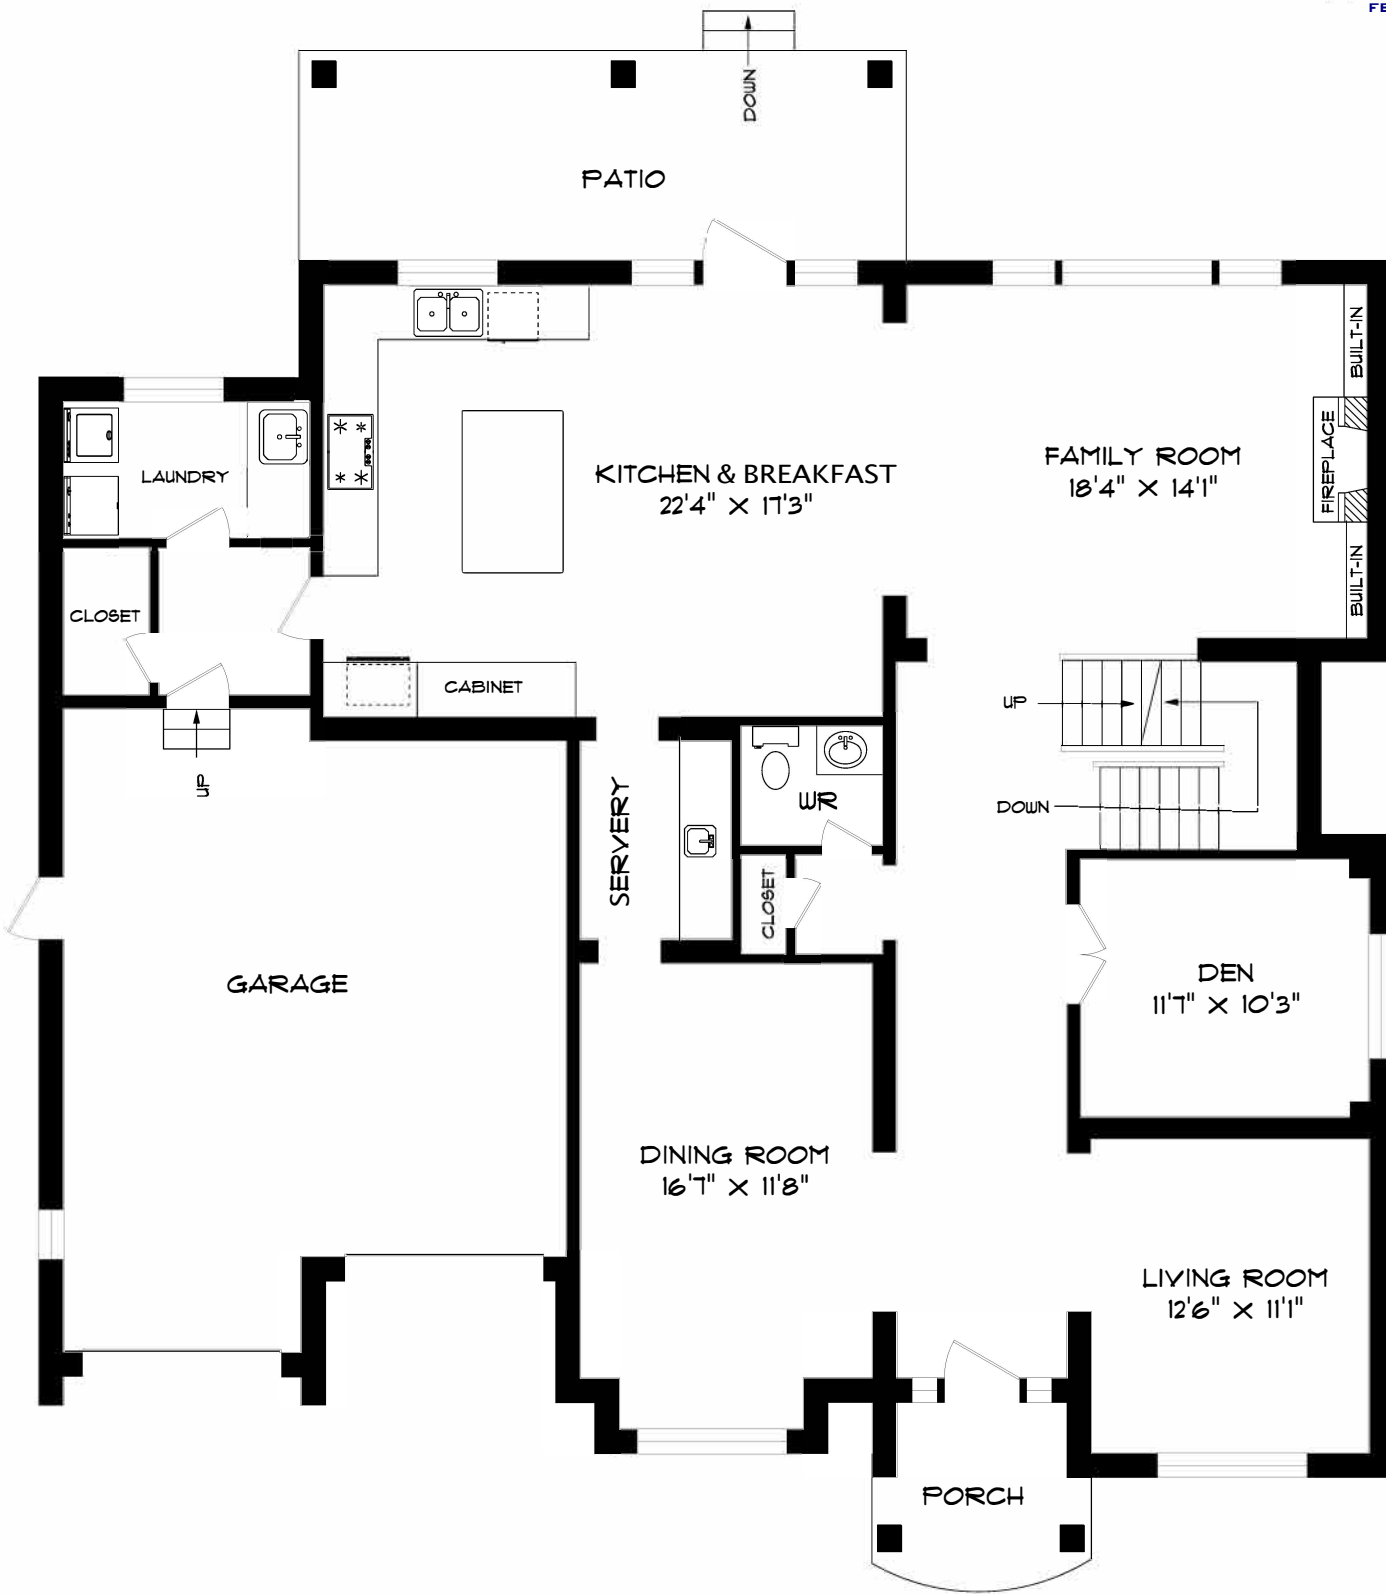

# 594 MAPLEHURST AVENUE

MAIN FLOOR  
1900 SQUARE FEET

PHONE 905-271-7010  
FAX 905-271-4468  
PLANS@PLANITMEASURING.COM

MEASURED ON FEBRUARY 27, 2014  
ROOM SIZES SHOULD BE CONSIDERED APPROXIMATE  
SINCE MEASUREMENTS ARE SUBJECT TO CERTIFICATION.